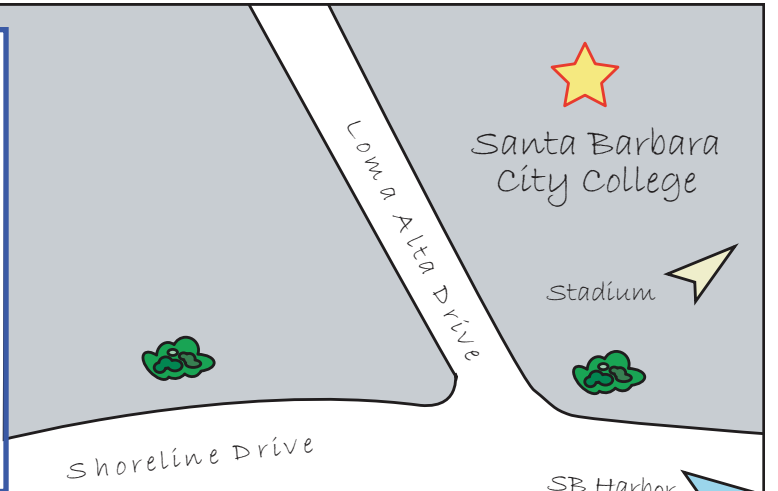

City of Santa Barbara Waterfront **LEADBETTER PARKING LOT**

NO IN AND OUT PRIVILEGES

SELF-PAY PARKING SYSTEM

PAY PARKING EVERY DAY: 8 AM - 10 PM

Leadbetter Park Parking Lot

Total Parking Spaces: 268

Handicap 7 (blue) Oversize Vehicle 5 (yellow)