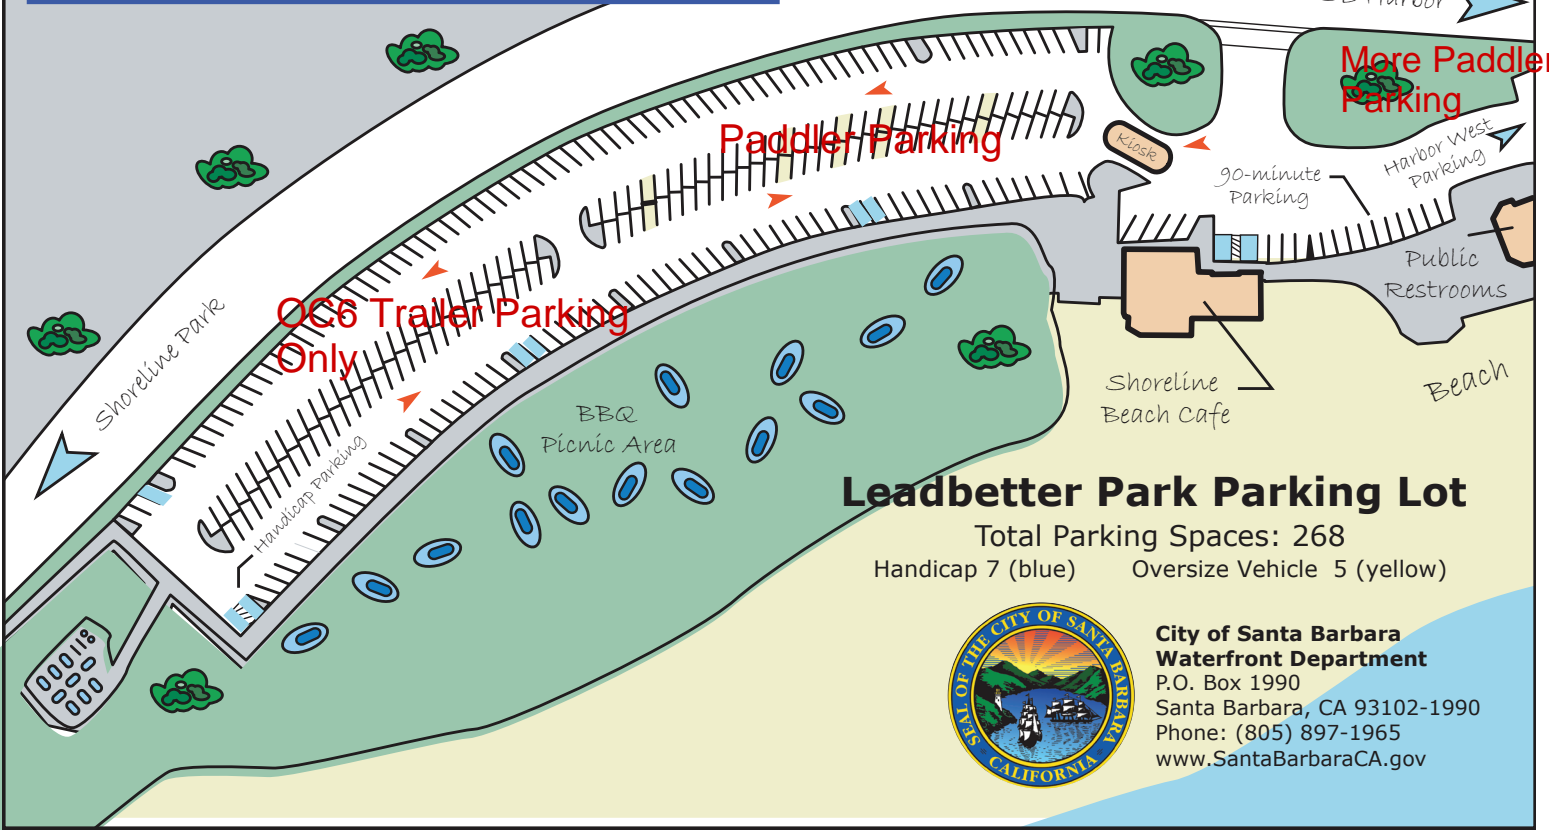

City of Santa Barbara Waterfront **LEADBETTER PARKING LOT**

NO IN AND OUT PRIVILEGES

SELF-PAY PARKING SYSTEM

PAY PARKING EVERY DAY: 8 AM - 10 PM

Leadbetter Park Parking Lot

Total Parking Spaces: 268

Handicap 7 (blue) Oversize Vehicle 5 (yellow)