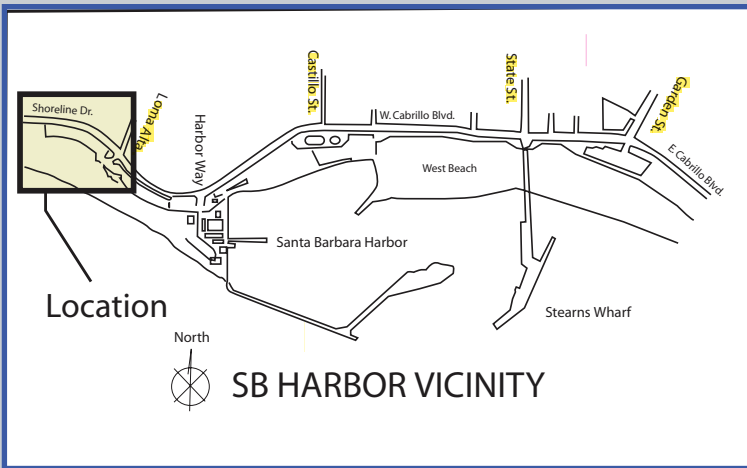

City of Santa Barbara Waterfront **LEADBETTER PARKING LOT**

NO IN AND OUT PRIVILEGES

SELF-PAY PARKING SYSTEM

PAY PARKING EVERY DAY: 8 AM - 10 PM

Leadbetter Park Parking Lot

Total Parking Spaces: 268

Handicap 7 (blue) Oversize Vehicle 5 (yellow)