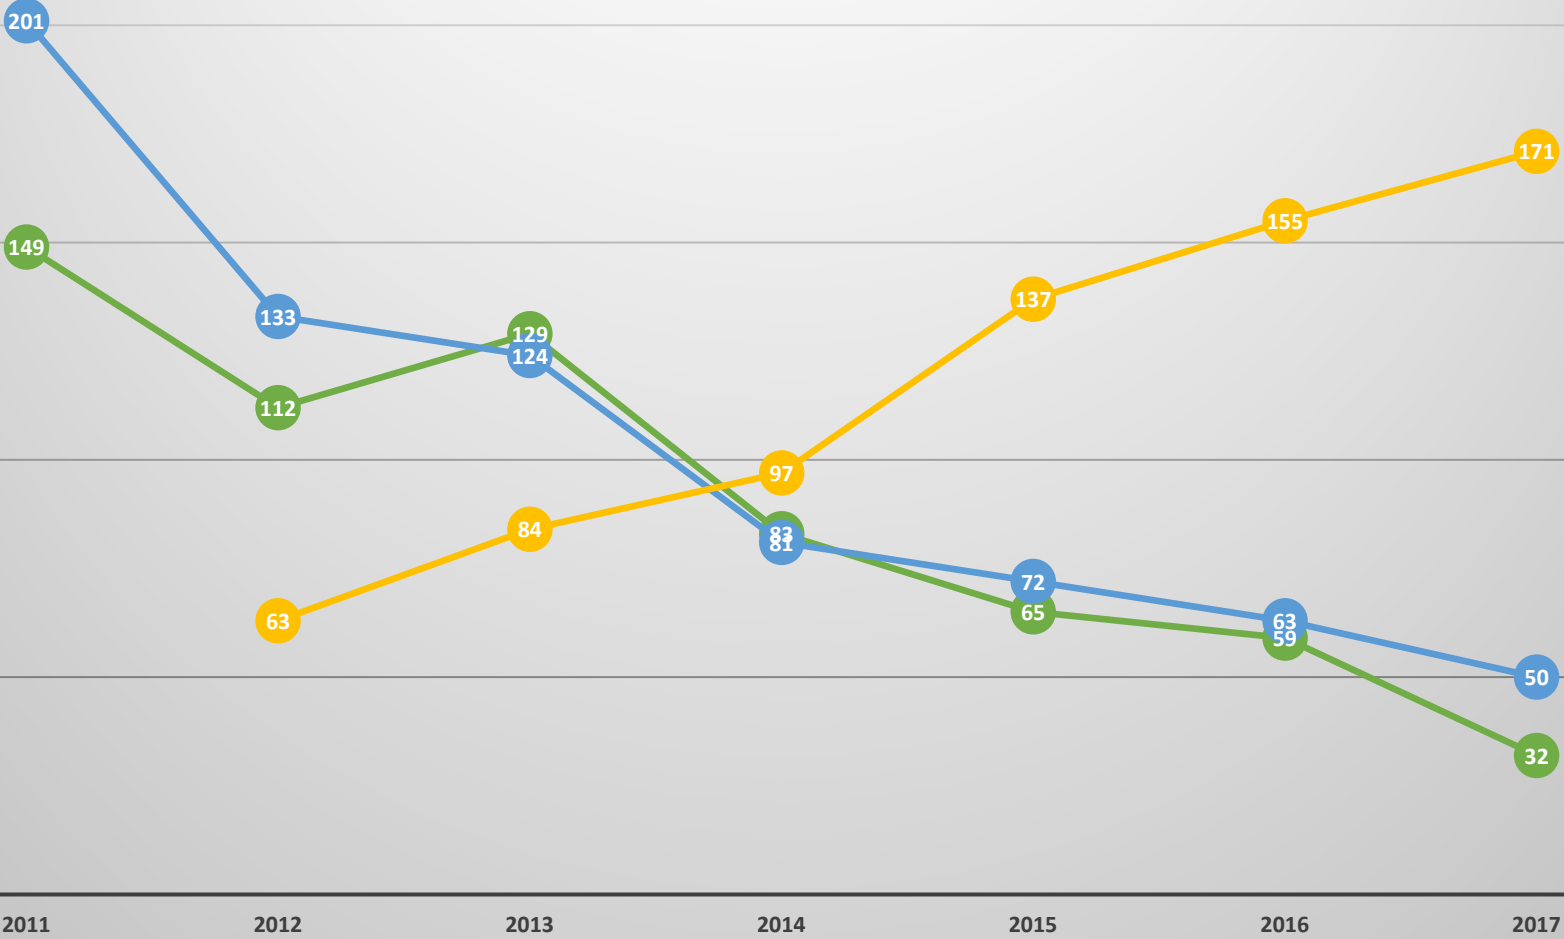

Women's Divisions

■ 2011 ■ 2012 ■ 2013 ■ 2014 ■ 2015 ■ 2016 ■ 2017

Open Division - Women

Women - Bradley Women - Spec Women - Unlimited

Age Divisions - Women

Women - Golden Masters Women - Masters Women - Masters UL Women - Senior Masters

Men's Divisions

2011 2012 2013 2014 2015 2016 2017

Open Divisions - Men

Men - Bradley Men - Spec Men - Unlimited

Age Divisions - Men

Men - Golden Masters Men - Masters Men - Masters UL Men - Senior Masters