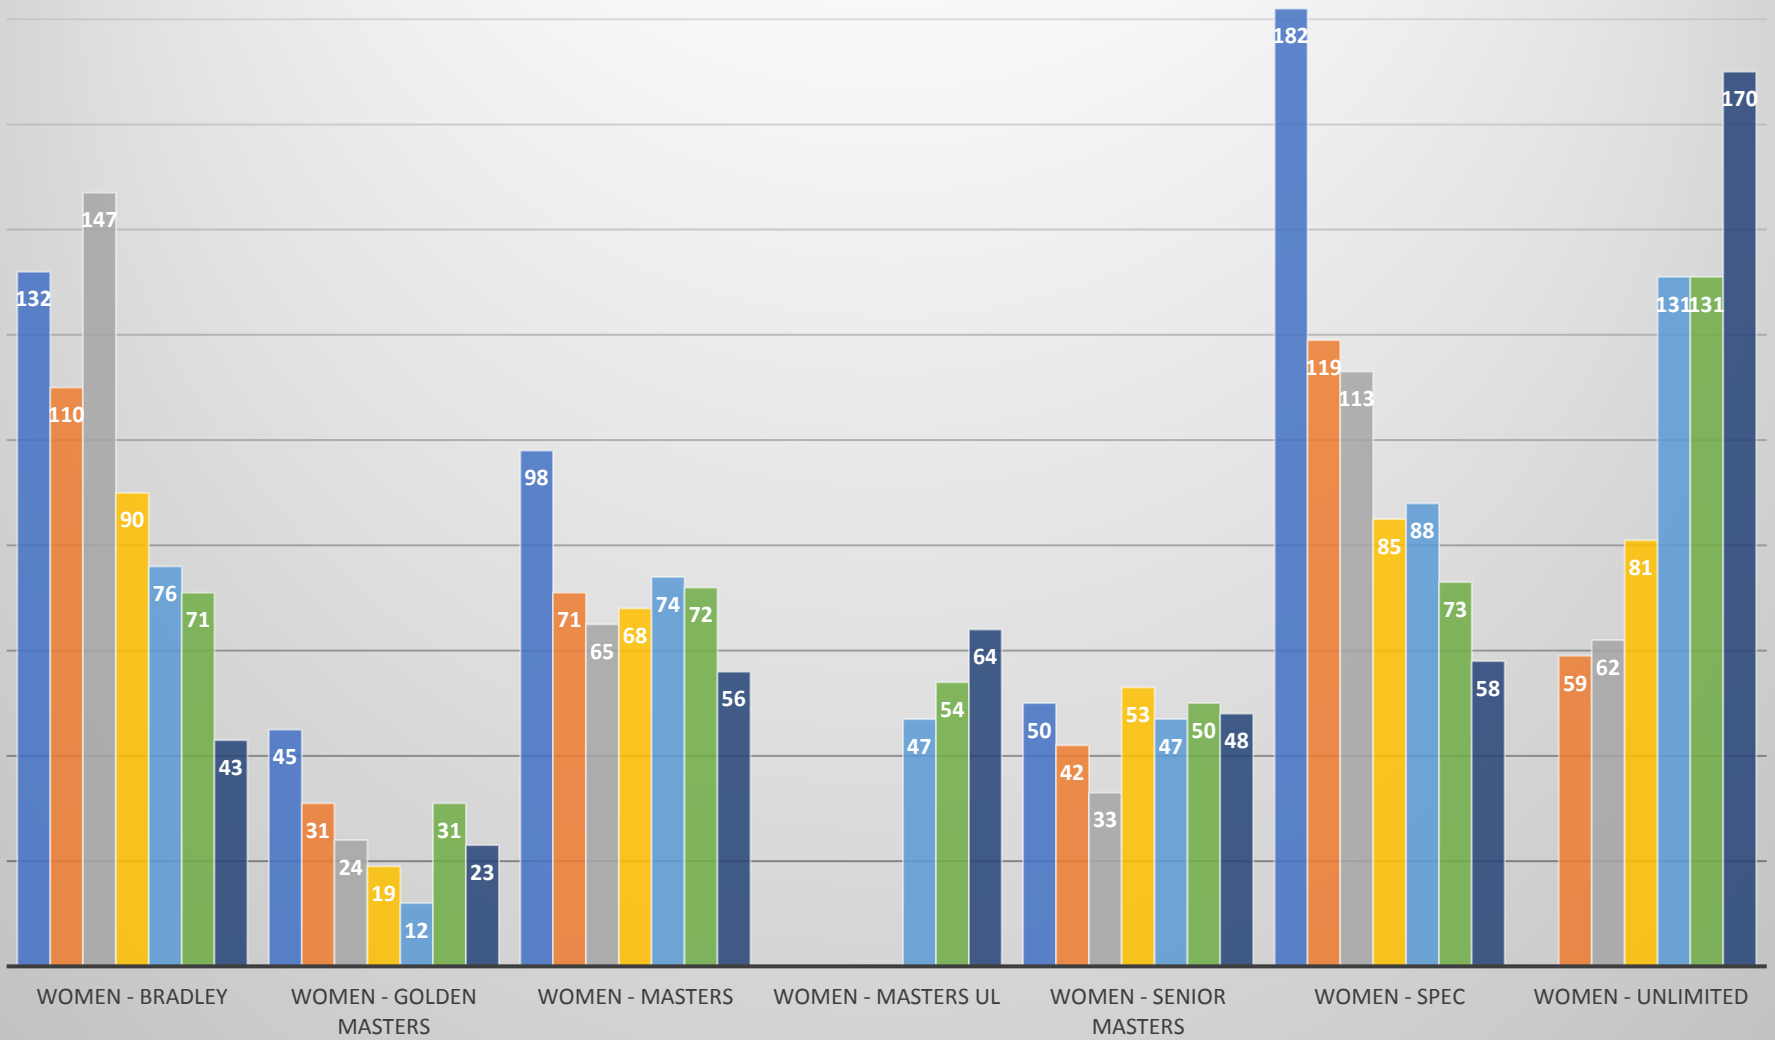

Women's Divisions

■ 2011 ■ 2012 ■ 2013 ■ 2014 ■ 2015 ■ 2016 ■ 2017

Open Division - Women

Women - Bradley Women - Spec Women - Unlimited

Age Divisions - Women

Women - Golden Masters Women - Masters Women - Masters UL Women - Senior Masters

Men's Divisions

2011 2012 2013 2014 2015 2016 2017

Open Divisions - Men

Men - Bradley Men - Spec Men - Unlimited

Age Divisions - Men

Men - Golden Masters Men - Masters Men - Masters UL Men - Senior Masters