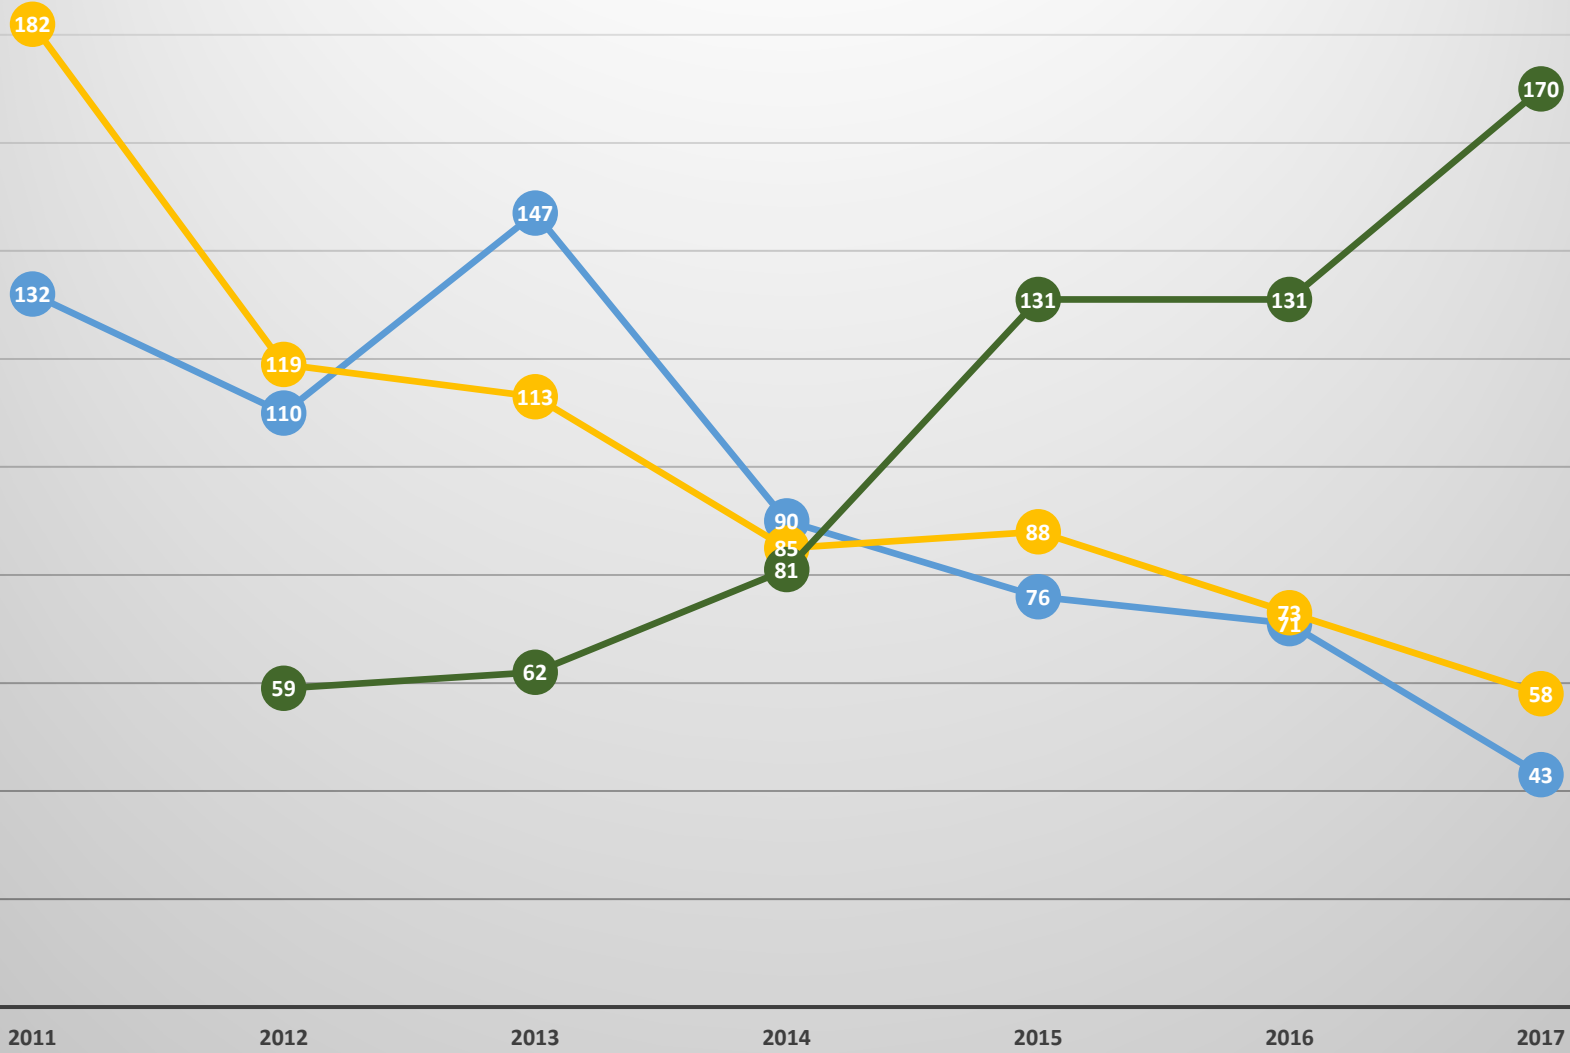

Women's Divisions

■ 2011 ■ 2012 ■ 2013 ■ 2014 ■ 2015 ■ 2016 ■ 2017

Open Division - Women

Women - Bradley Women - Spec Women - Unlimited

Age Divisions - Women

Women - Golden Masters Women - Masters Women - Masters UL Women - Senior Masters

Men's Divisions

2011 2012 2013 2014 2015 2016 2017

Open Divisions - Men

Men - Bradley Men - Spec Men - Unlimited

Age Divisions - Men

Men - Golden Masters Men - Masters Men - Masters UL Men - Senior Masters