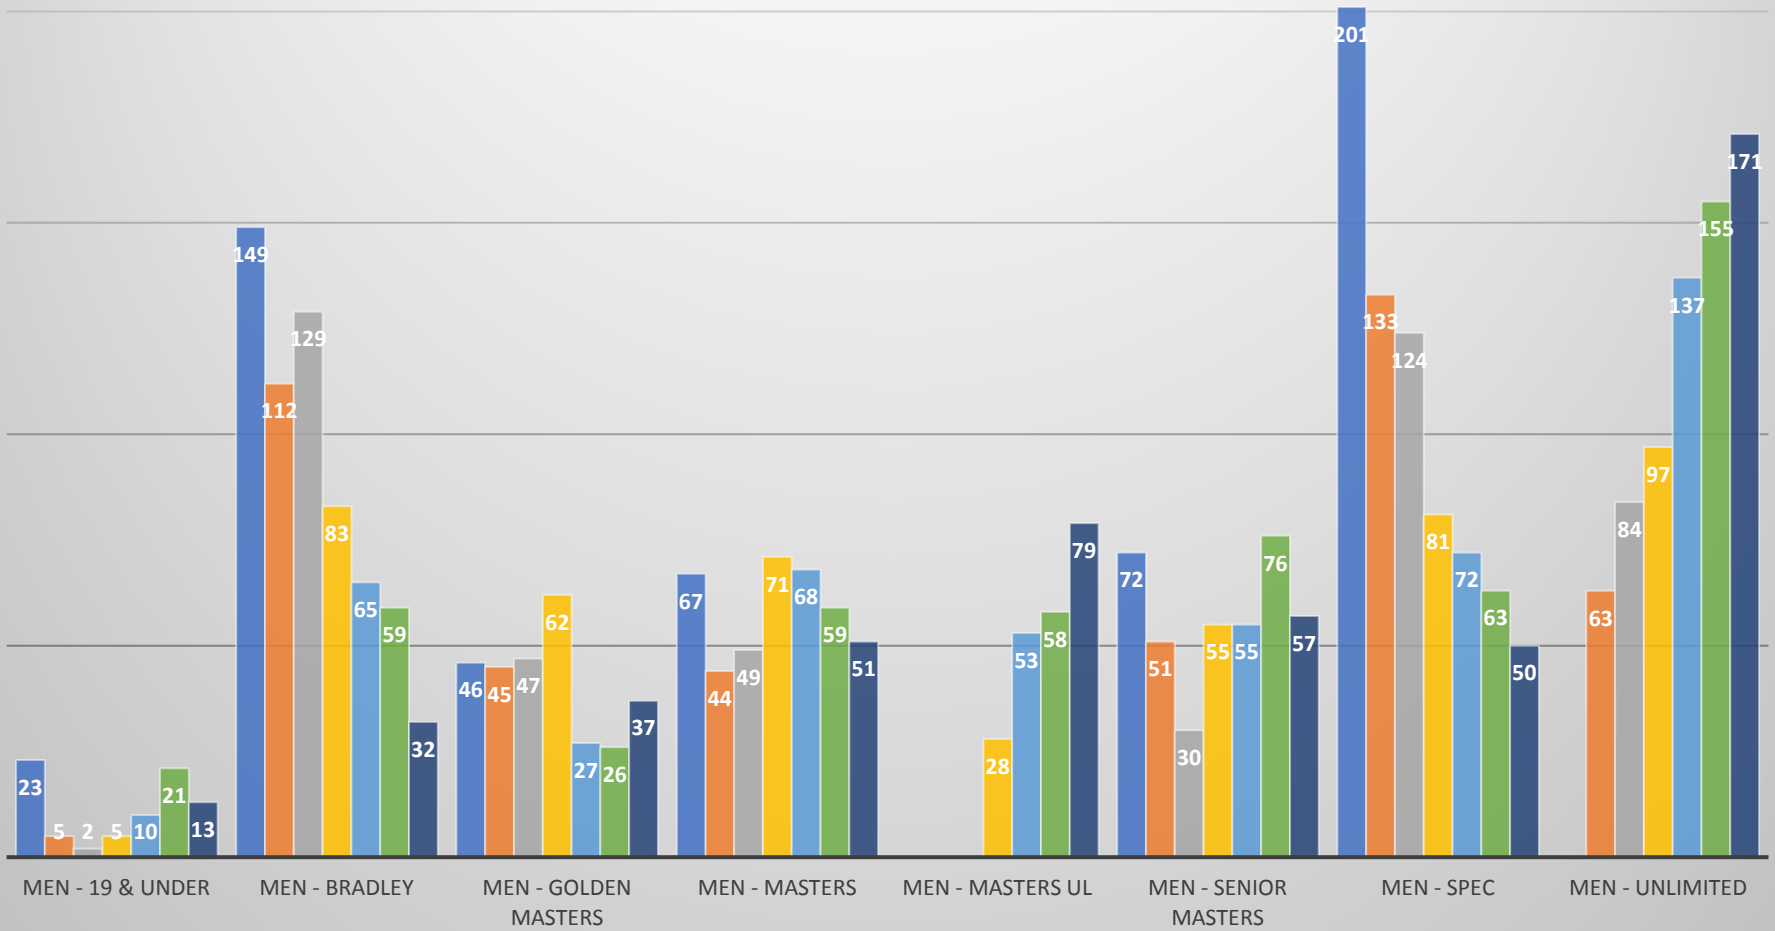

Women's Divisions

■ 2011 ■ 2012 ■ 2013 ■ 2014 ■ 2015 ■ 2016 ■ 2017

Open Division - Women

Women - Bradley Women - Spec Women - Unlimited

Age Divisions - Women

Women - Golden Masters Women - Masters Women - Masters UL Women - Senior Masters

Men's Divisions

2011 2012 2013 2014 2015 2016 2017

Open Divisions - Men

Men - Bradley Men - Spec Men - Unlimited

Age Divisions - Men

Men - Golden Masters Men - Masters Men - Masters UL Men - Senior Masters