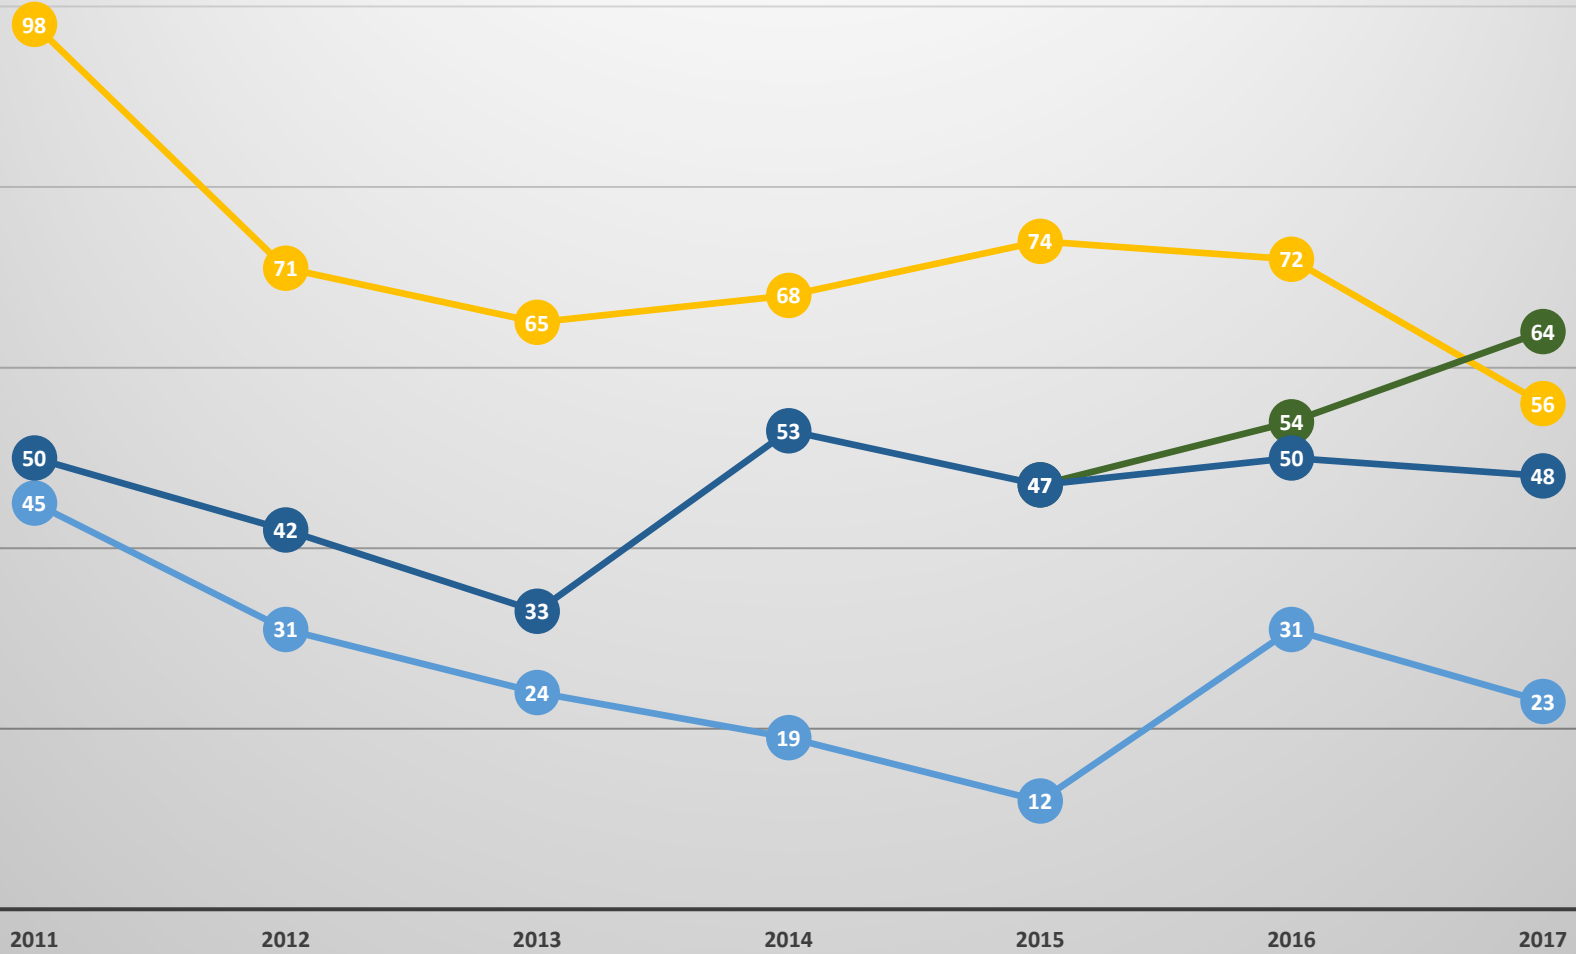

Women's Divisions

■ 2011 ■ 2012 ■ 2013 ■ 2014 ■ 2015 ■ 2016 ■ 2017

Open Division - Women

Women - Bradley Women - Spec Women - Unlimited

Age Divisions - Women

Women - Golden Masters Women - Masters Women - Masters UL Women - Senior Masters

Men's Divisions

2011 2012 2013 2014 2015 2016 2017

Open Divisions - Men

Men - Bradley Men - Spec Men - Unlimited

Age Divisions - Men

Men - Golden Masters Men - Masters Men - Masters UL Men - Senior Masters